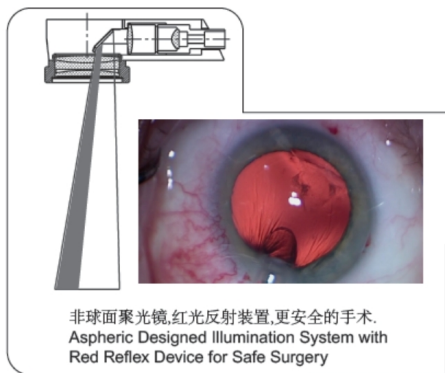

红光反射装置 Red Reflex Device
更好红光反射 更安全的手术

SM-2000L

出色的立体感和显微细节图像来自于 OLYMPUS® SZX7 主镜和Comfort View 宽视野目镜

A Stereo & Colorful View from Olympus SZX7 Optics and Cormfort View Eye Pieces

● 主要特点 Main Feature

更自然的色彩,更优异的景深
Nature Color and Clear Stereo Field of View

更出色的对比度,更高分辨率的显微图像。
Outstanding Contrast and High Resolution Pictures

SURGICAL MICROSCOPE

SM-2000L

手术显微镜

● 功能扩展 Accessory for Expandable Applicatio

视频功能
Video Function

独立的立体同光路助手镜
Coaxial Assistant Microscope with Stereo View Independent

可加装分光镜/视频接口,扩展视频功能
Beam splitter/video adaptor can be attached to expand the video function

● 后节手术扩展 Posterior Surgery Expandable

注:后节手术扩展的型号为SM2000L 增强型,也可选择0°-60°可调角度双目头,手术更舒适。
Note:The SM2000L intensive model is for expandable posterior surgery. The inclinable 0° to 60° binocular is the option for more comfortable operation.