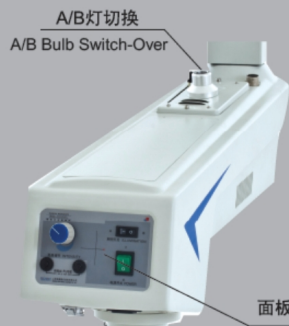

A/B灯切换
A/B Bulb Switch-Over

面板简洁 操作方便

Front Panel, Clear and Easy

用我们的专业和高新技术为您提供更好的产品和服务